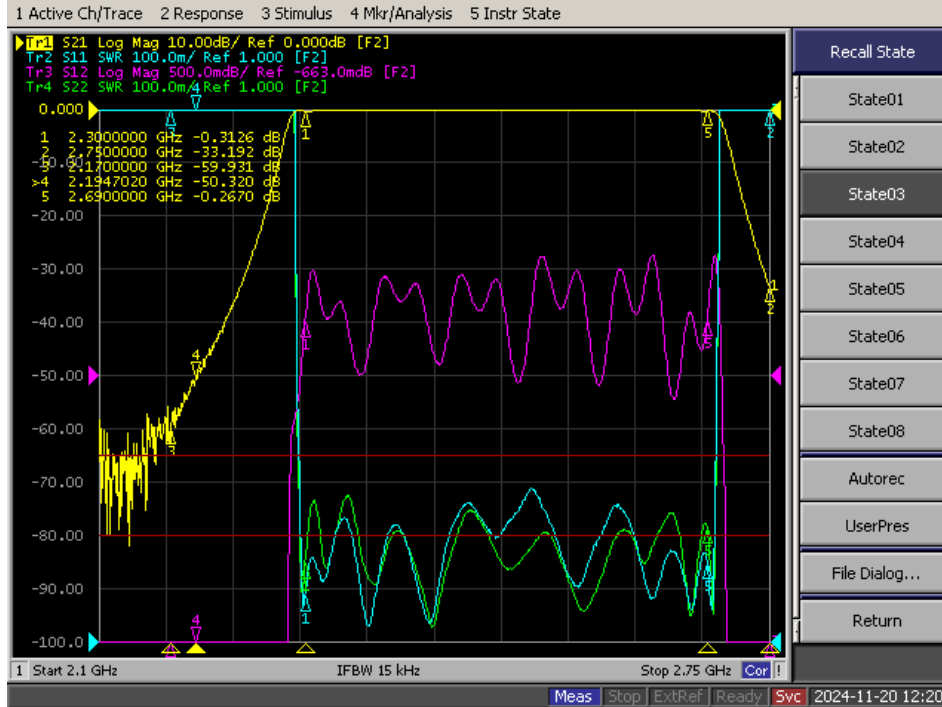

Test dat

成都利德尔科技有限公司 ChengDu Leader Microwave Technology Co.,Ltd

电话: 028-65199117 传真: 028-65199116

<http://www.leader-mw.com> Leader-mw@hotmail.com

TEL: +86-28-65199117 FAX: +86-28-65199116

Add:中国 成都市成华区华翰路 89 号 610000

No.89,Huahan Road, chenghua Zone Chengdu, Sichuan China Zip Code:610000