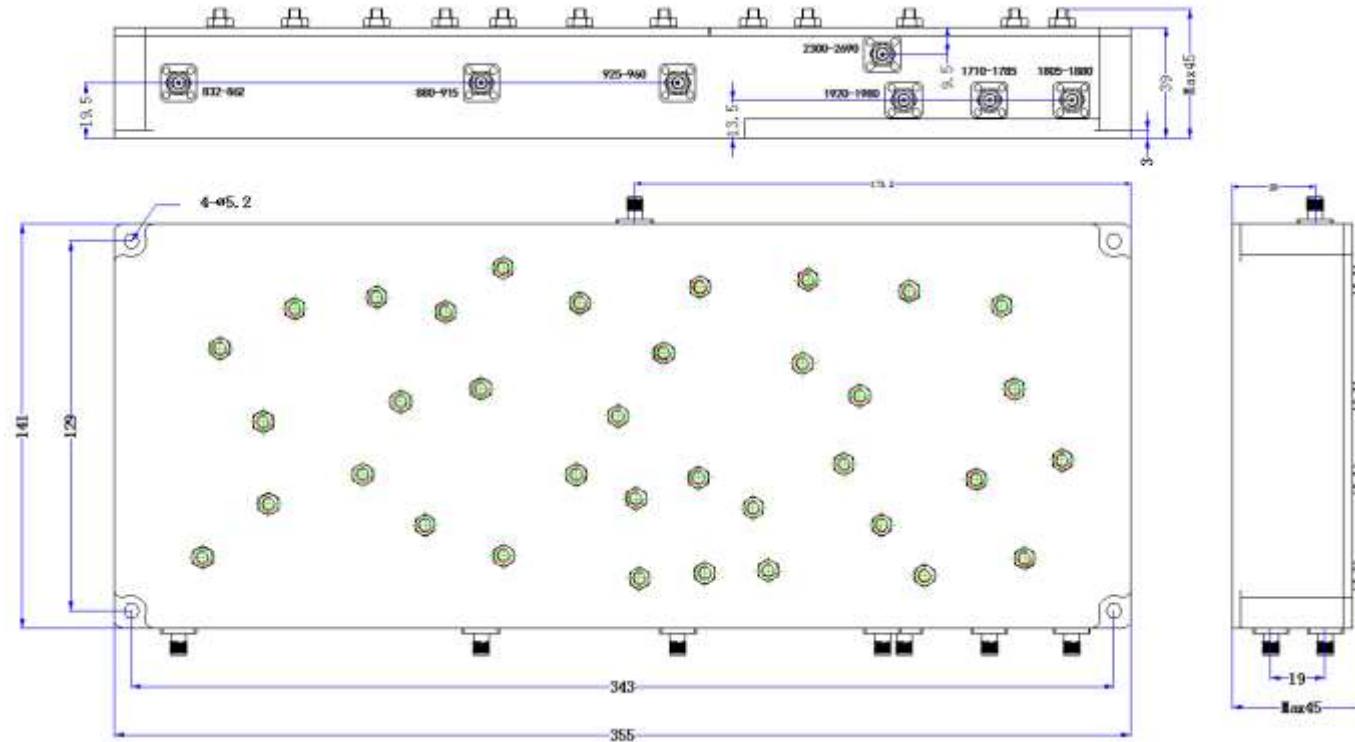

成都利德尔科技有限公司 ChengDu Leader Microwave Technology Co.,Ltd

电话: 028-65199117 传真: 028-65199116

<http://www.leader-mw.com> Leader-mw@hotmail.com

TEL: +86-28-65199117 FAX: +86-28-65199116

Add: 中国 成都市成华区华翰路 89 号 610000

No.89,Huahan Road, chenghua Zone Chengdu, Sichuan China Zip Code:610000