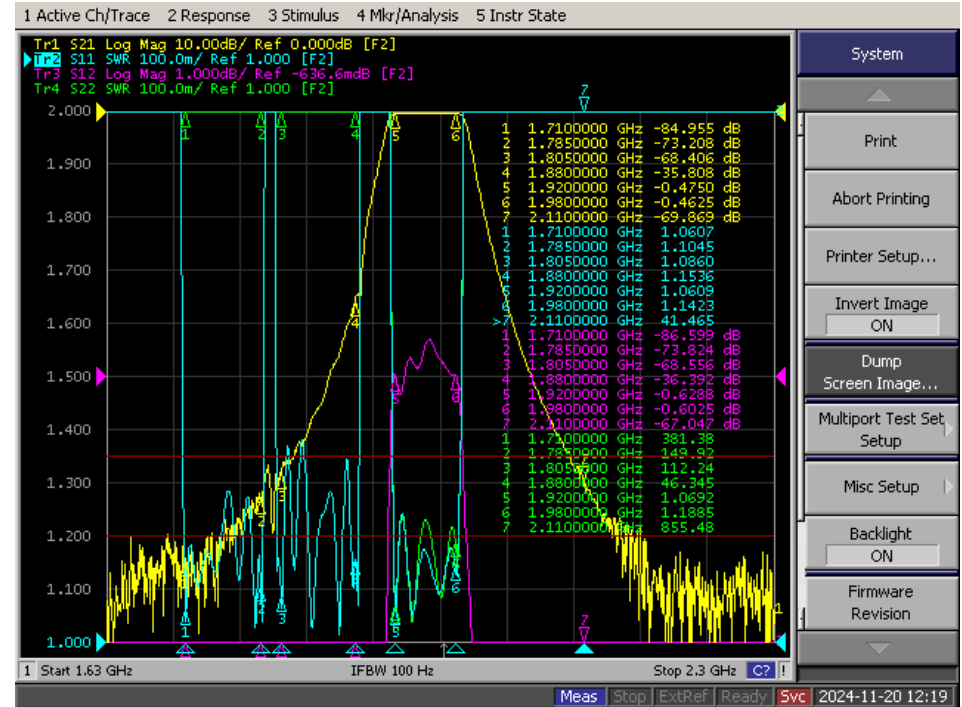

Test dat

成都利德尔科技有限公司 ChengDu Leader Microwave Technology Co.,Ltd

电话: 028-65199117 传真: 028-65199116

<http://www.leader-mw.com> Leader-mw@hotmail.com

TEL: +86-28-65199117 FAX: +86-28-65199116

Add:中国 成都市成华区华翰路 89 号 610000

No.89,Huahan Road, chenghua Zone Chengdu, Sichuan China Zip Code:610000