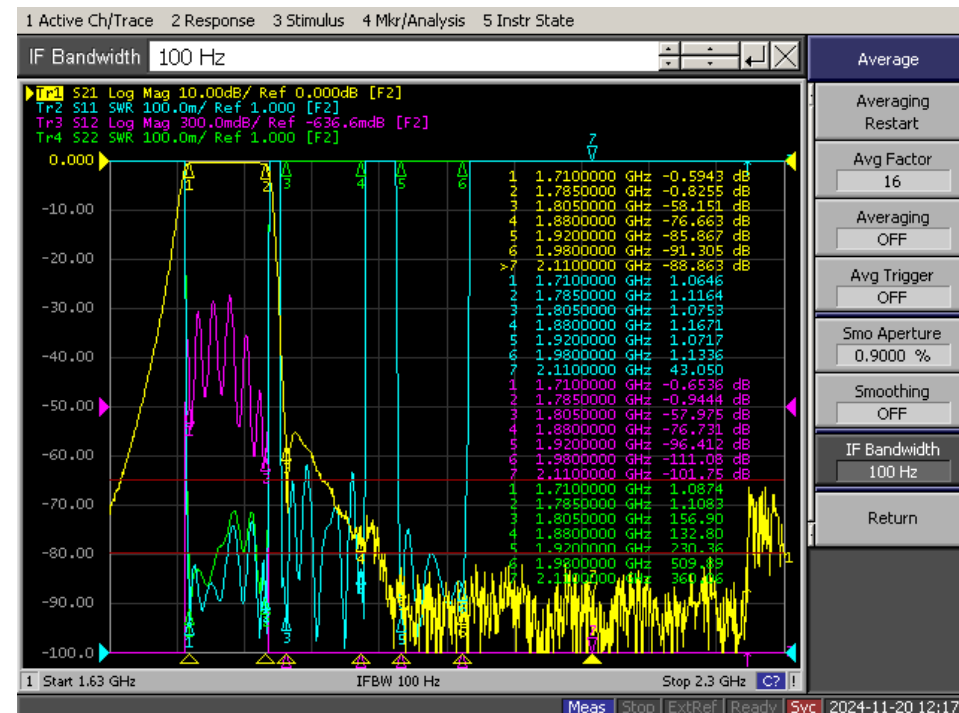

成都利德尔科技有限公司 ChengDu Leader Microwave Technology Co.,Ltd

电话: 028-65199117 传真: 028-65199116

<http://www.leader-mw.com> Leader-mw@hotmail.com

TEL: +86-28-65199117 FAX: +86-28-65199116

Add:中国 成都市成华区华翰路 89 号 610000

No.89,Huahan Road, chenghua Zone Chengdu, Sichuan China Zip Code:610000